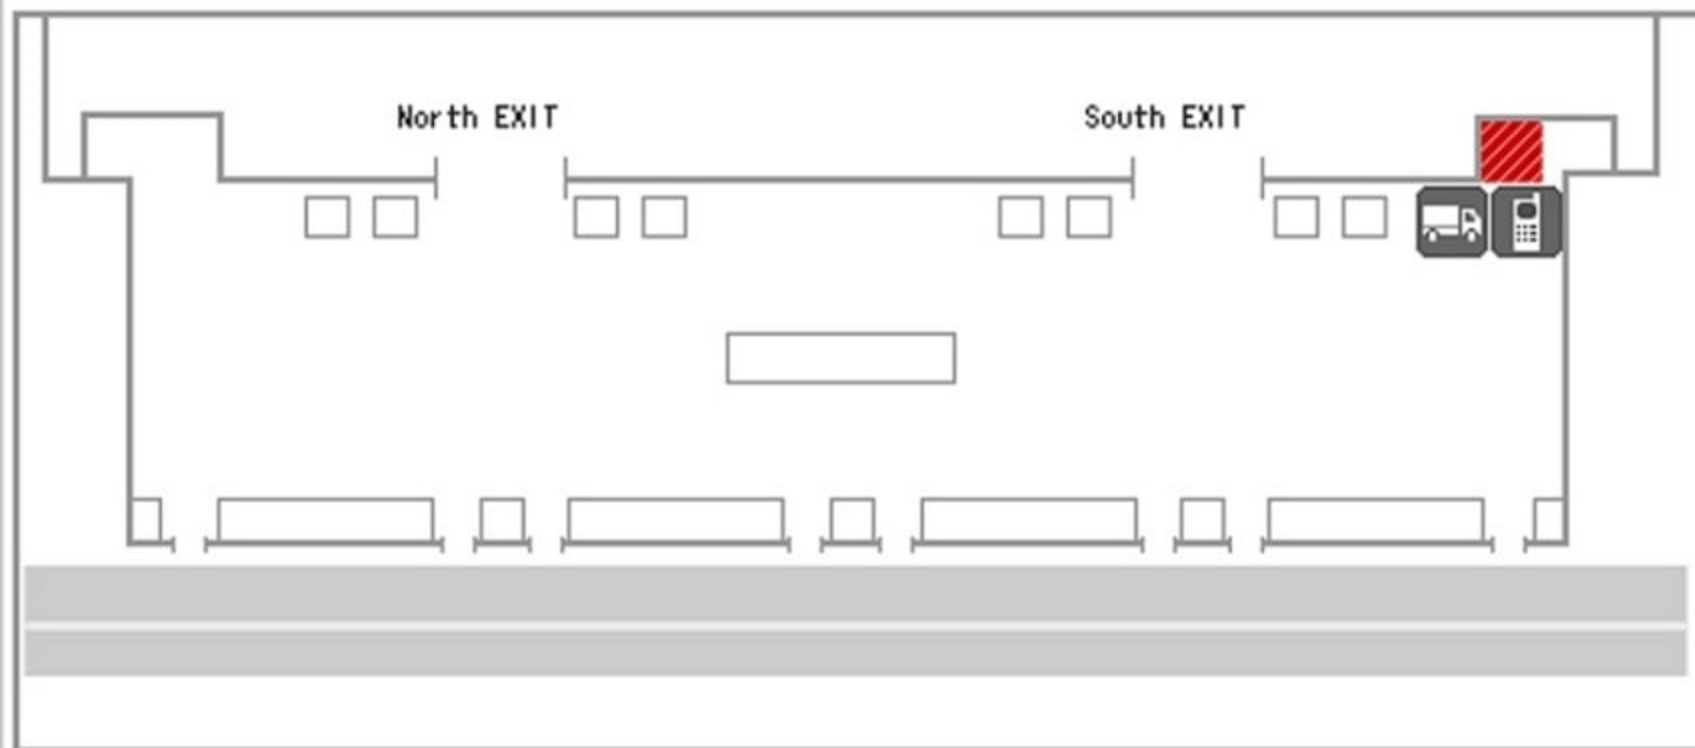

Business hour : 6 : 15 ~ 22 : 30

Sign Information

Delivery Service Counter

Delivery Service

Rental Mobile Service